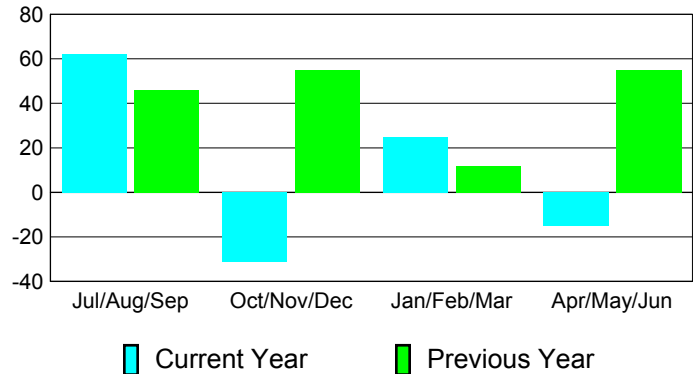

Membership Results
2010-2011

Membership
2009-2010

Month	Net Memb Goal	Actual New Memb	Actual Dropped Memb	Gain/Loss of Memb	Gain/Loss of Memb
Jul/Aug/Sep	100	84	-22	62	46
Oct/Nov/Dec	108	7	-38	-31	55
Jan/Feb/Mar	90	44	-19	25	12
Apr/May/June	40	21	-36	-15	55
Totals	338	156	-115	41	168

Membership Results 2010-2011

Goal, New, Dropped, Gain/Loss

Comparison of Membership Gain/Loss

Current Year Compared to the Previous Year

Gender Comparison 2010-2011

Jul/Aug/Sep

Oct/Nov/Dec

Jan/Feb/Mar

Apr/May/June

Male

Female