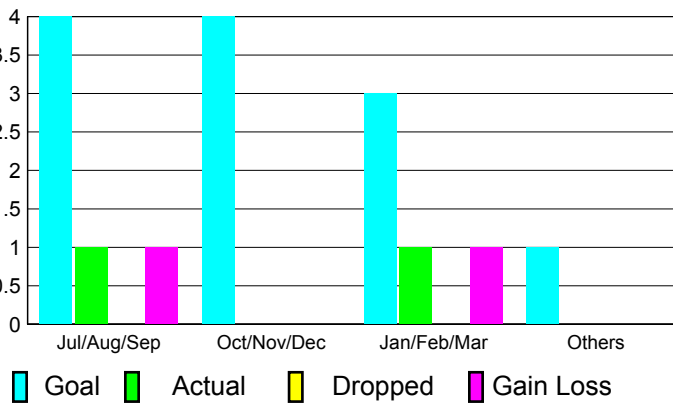

2010-2011 GMT Reports for District (or Undistricted) **District D 5**

GMT: **Joel Rosendo Gómez Franco** Location: **NICARAGUA**

GMT CA: **3**

CLUBS

Club Results
2010-2011

Clubs
2009-2010

Month	New Club Goal	Actual New Clubs	Actual Dropped Clubs	Gain/Loss of Clubs	Gain/Loss of Clubs
Jul/Aug/Sep	4	1	0	1	2
Oct/Nov/Dec	4	0	0	0	1
Jan/Feb/Mar	3	1	0	1	0
Apr/May/June	1	0	0	0	1
Totals	12	2	0	2	4

Club Results 2010-2011

Goal, New, Dropped, Gain/Loss

Comparison of Club Gain/Loss

Current Year Compared to the Previous Year

YTD Status Quo Clubs 2010-2011

Status Quo Clubs Compared to Status Quo Members

MEMBERSHIP

Membership Results
2010-2011

Membership
2009-2010

Month	Net Memb Goal	Actual New Memb	Actual Dropped Memb	Gain/Loss of Memb	Gain/Loss of Memb
Jul/Aug/Sep	100	84	-22	62	46
Oct/Nov/Dec	108	7	-38	-31	55
Jan/Feb/Mar	90	44	-19	25	12
Apr/May/June	40	21	-36	-15	55
Totals	338	156	-115	41	168