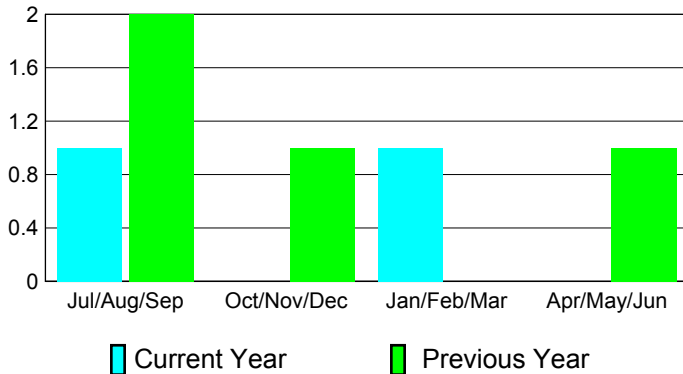

2010-2011 GMT Reports for District (or Undistricted) **District D 5**

GMT: **Joel Rosendo Gómez Franco** Location: **NICARAGUA**

GMT CA: **3**

CLUBS

Club Results
2010-2011

Clubs
2009-2010

Month	New Club Goal	Actual New Clubs	Actual Dropped Clubs	Gain/Loss of Clubs	Gain/Loss of Clubs
Jul/Aug/Sep	4	1	0	1	2
Oct/Nov/Dec	4	0	0	0	1
Jan/Feb/Mar	3	1	0	1	0
Apr/May/June	1	0	0	0	1
Totals	12	2	0	2	4

Club Results 2010-2011

Goal, New, Dropped, Gain/Loss

Comparison of Club Gain/Loss

Current Year Compared to the Previous Year

YTD Status Quo Clubs 2010-2011

Status Quo Clubs Compared to Status Quo Members

MEMBERSHIP